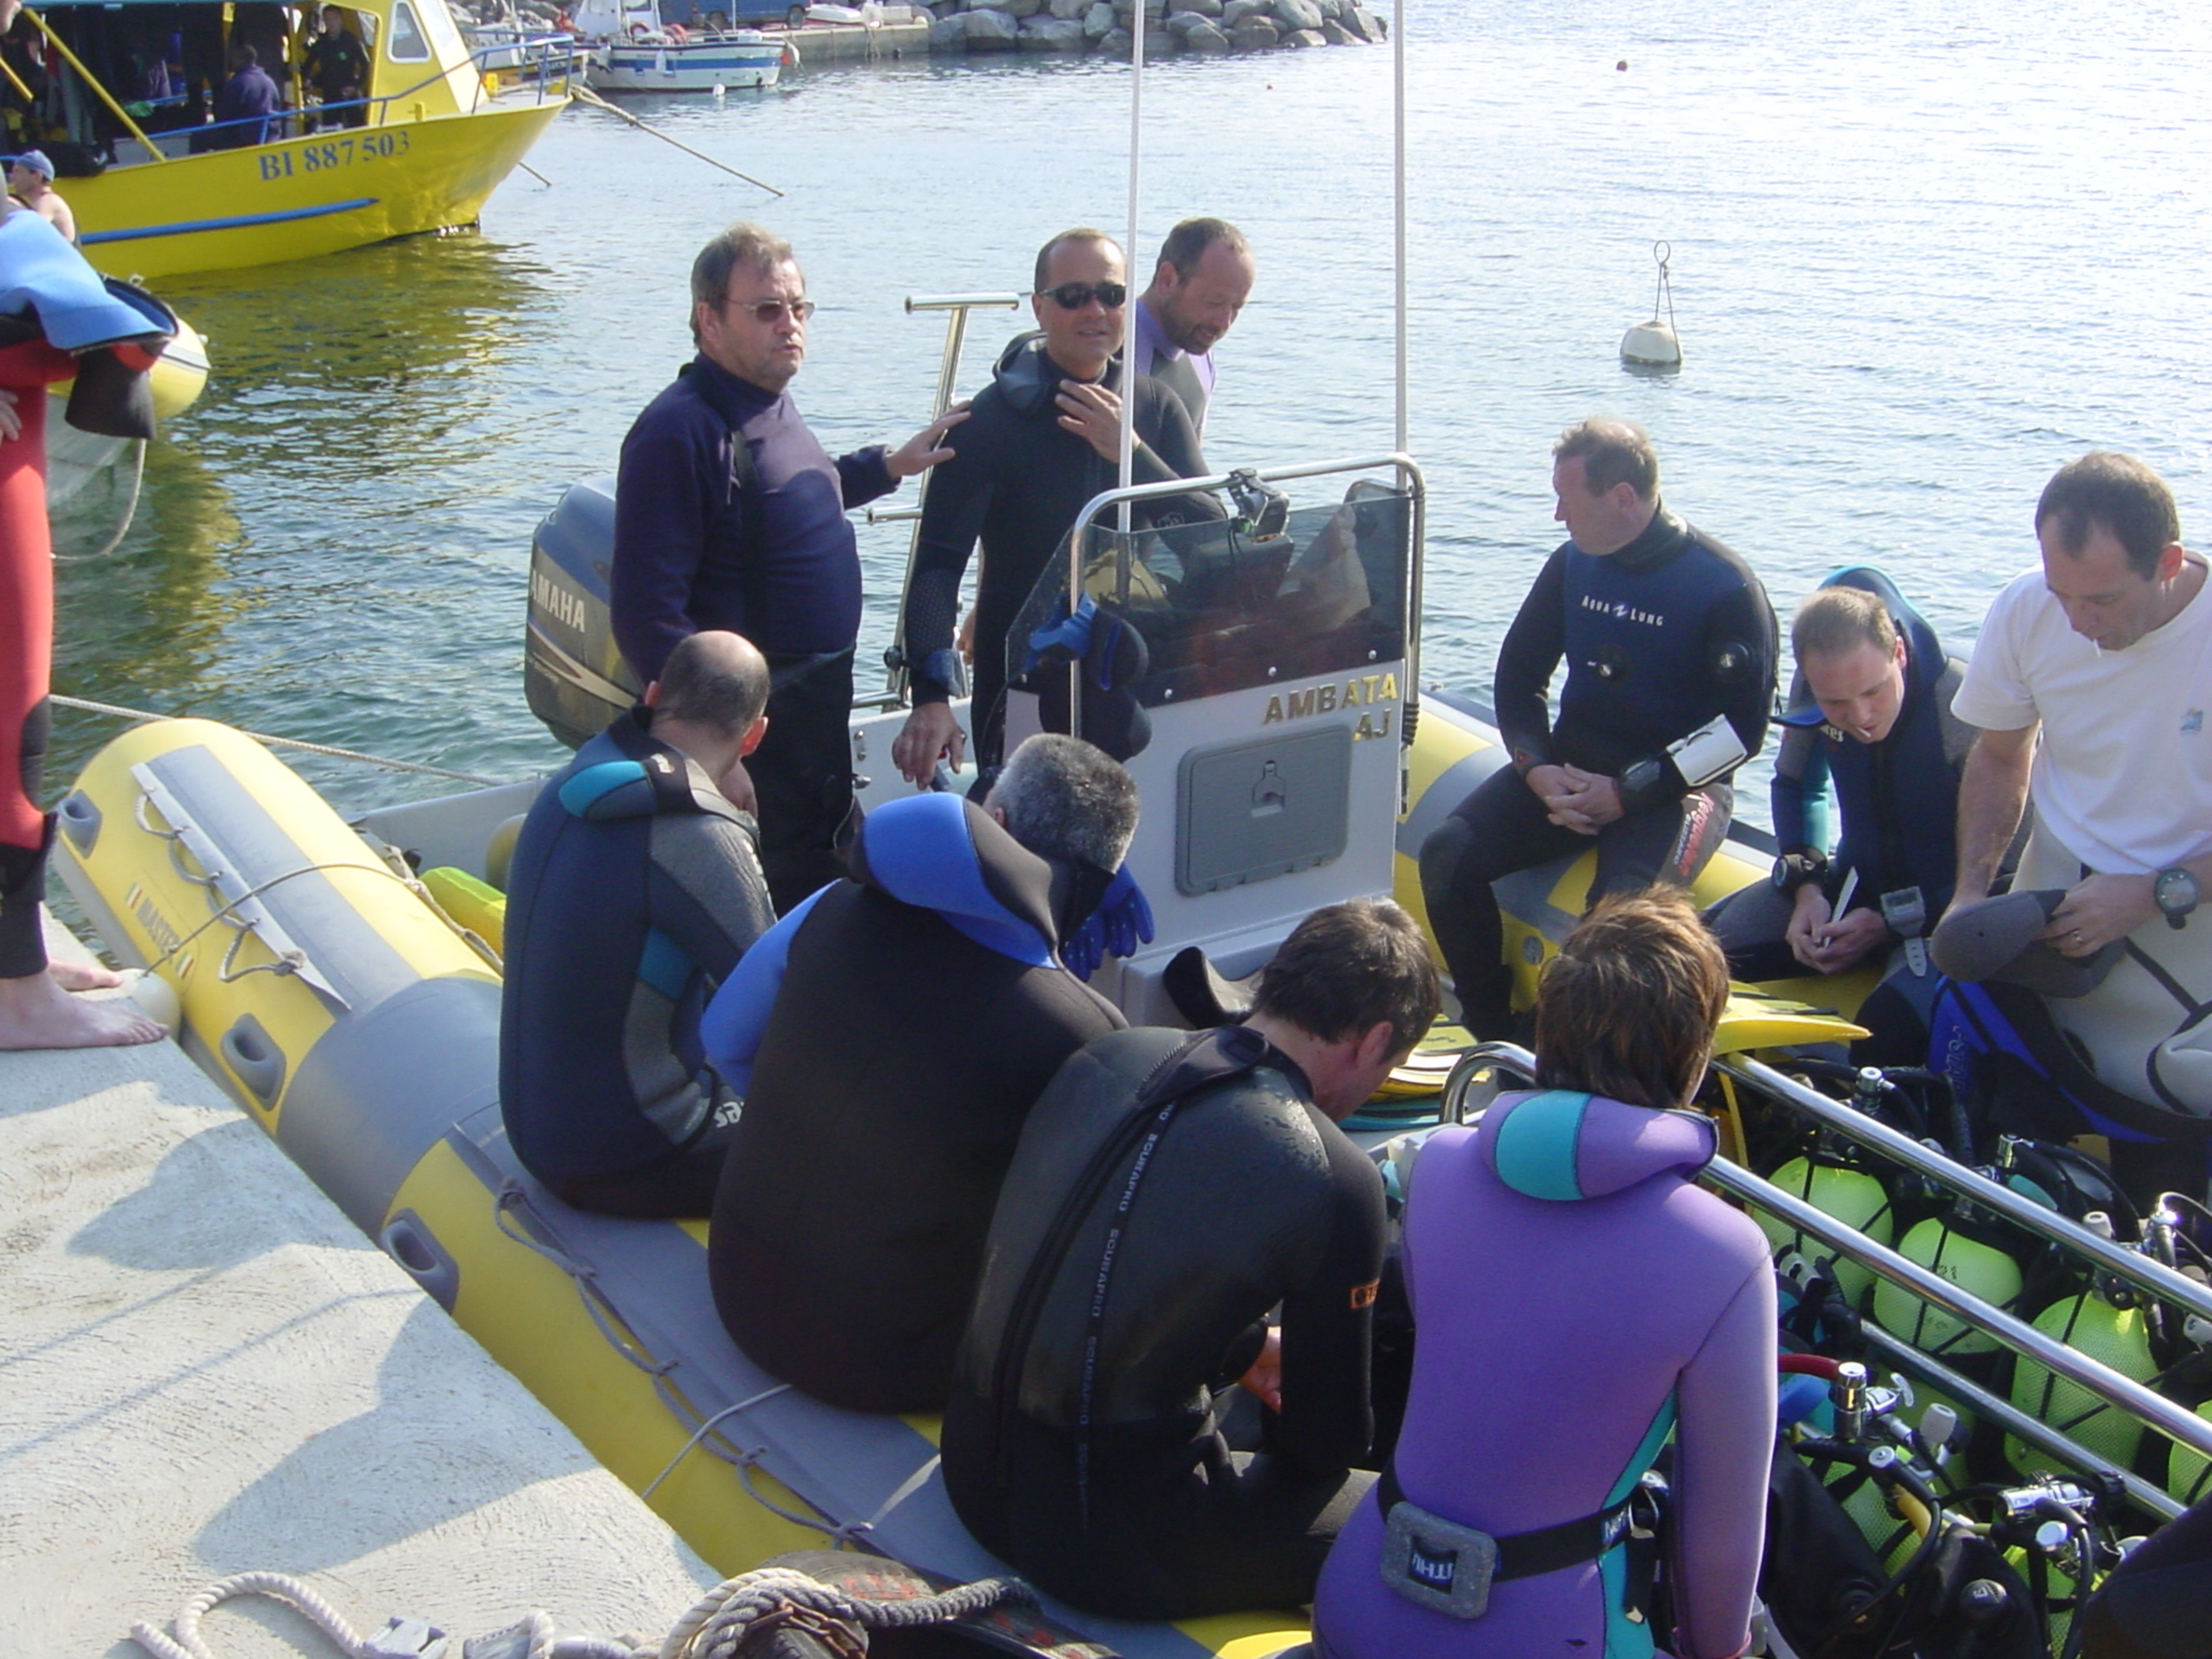

L'INCANTU

RESIDENCE HOTELIERE

Hotel Restaurant
Location de Studios et d'Appartements

200m à GAUCHE APRES L'EGLISE

CENTRE DE PLONGEE 

BI 887 503

YAMAHA

AMBATA
AJ

B6820

BI 887 503

BI 887 503

White t-shirt with a colorful graphic on the back, blue pants, and sandals.

White t-shirt, dark pants, and a red cap.

White t-shirt, blue jeans, and a dark cap.

Dark blue t-shirt and dark pants.